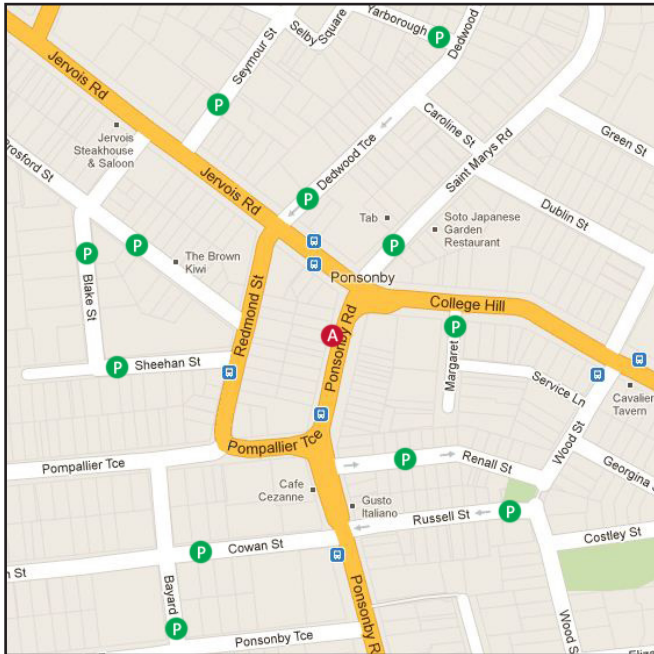

AULDHOUSE AUCKLAND FACILITY INFORMATION GUIDE

A Auldhouse **P** Parking

AULDHOUSE AUCKLAND

Three Lamps Centre
338 Ponsonby Road
Ponsonby
Auckland

T: 09 360 0338
E: info@auldhouse.co.nz

AIRPORT TO AULDHOUSE

Distance: 25km
Travel time: approximately 30-60 mins
Estimated taxi fare: \$70

NEARBY PARKING

Car parking is available in the residential streets located near our offices. Please try to arrive early to secure a nearby park.

PUBLIC TRANSPORT

The nearest bus stops to our offices are 7222 and 7223.
Please refer to www.maxx.co.nz for routes and timetables.

TRAINING ROOMS

Our modern, air conditioned class rooms are equipped with state-of-the-art, networked PCs with high speed internet. Our rooms can seat 8-20 students and include a data projector and whiteboard.